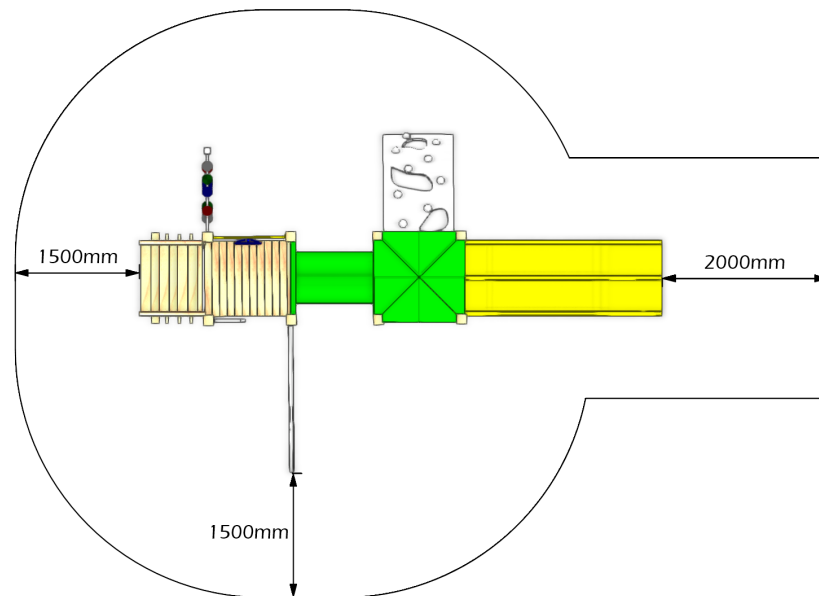

Pre-school
1 - 4
years

Technical Information

PRE102

DECK HEIGHT	0780
DECK HEIGHT	T
FALLING SPACE	—

INSTALL TIME	CUBIC METERAGE - LCL
10hrs	3.6

Play Value
Sliding - 1
Climbing - 3
Transitional - 1
Social / Role Play - 2