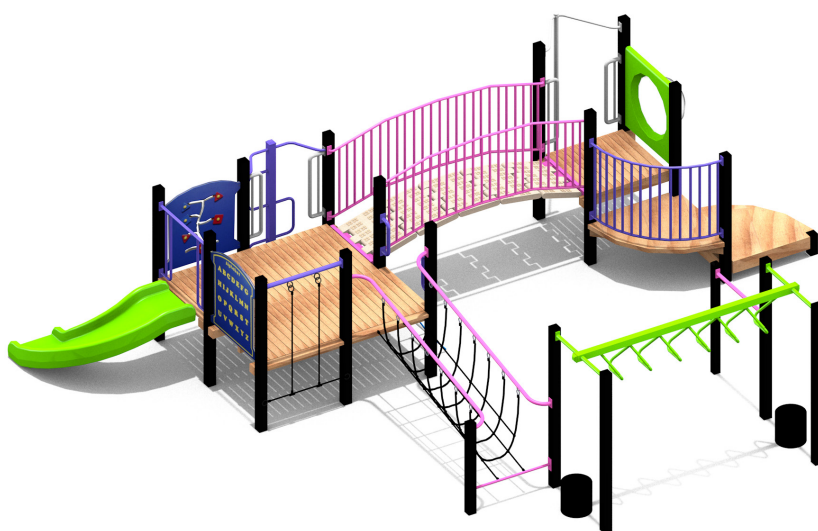

Pre-school
1 - 4
years

Datasheet

PRE105

Capacity: **45**
Activites: **14**

Playco Equipment Limited
P 0800 76 46 76 +64 9 412 2247
F +64 9 412 2248
PO Box 548 Kumeu 0841 Auckland New Zealand
W www.playco.co.nz