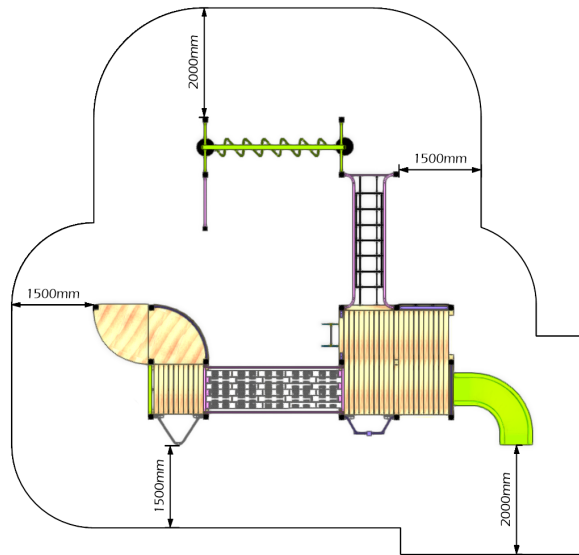

Pre-school
1 - 4
 years

Technical Information

PRE105

INSTALL TIME	CUBIC METERAGE - LCL
20hrs	7.4

Max Fall Height	Fall Space Perimeter	Fall space Area
1.8m	41m	105m²

DECK HEIGHT	0780
RUBBER METAL STEP	RMS
RUBBER METAL STEP	T
FALLING SPACE	—