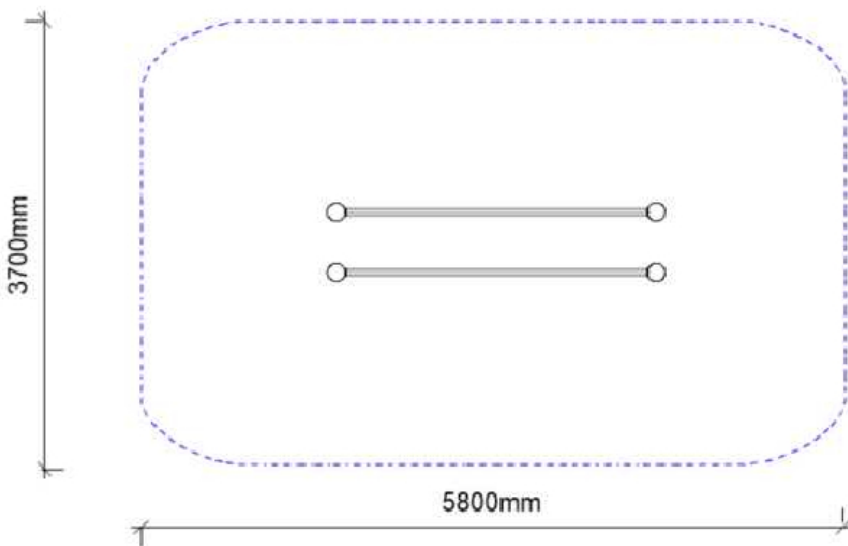

Suitable
14+
Years

Datasheet

Health and Fitness

TPB2400

Timber Parallel Bars

Capacity **1**
Activities **1**

Max Fall Height	Fall Space Perimeter	Fall space Area
1.2m	19m	21.5m²

Fitness Value
STAMINA; STRENGTH:
Upper Body
Arms