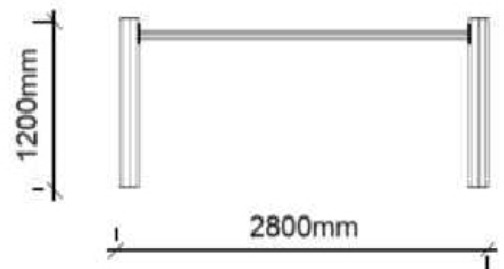

Suitable
14+
Years

Datasheet

Health and Fitness

TPB2400

Timber Parallel Bars

Capacity **1**
Activities **1**

Max Fall Height	Fall Space Perimeter	Fall space Area
1.2m	19m	21.5m²

Fitness Value
STAMINA; STRENGTH:
Upper Body
Arms