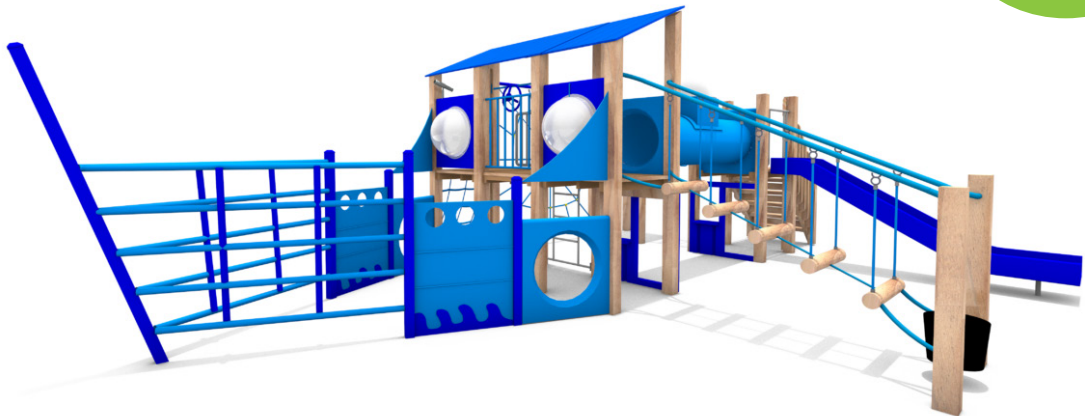

Datasheet

JUN14 KAIARAHI

JUNIOR
5-8
YEARS

MIDDLE
8-10
YEARS

Capacity 60
Activities 25

Playco Equipment Limited
P 0800 76 46 76 +64 9 412 2247
F +64 9 412 2248

PO Box 548 Kumeu 0841 Auckland New Zealand
W www.playco.co.nz