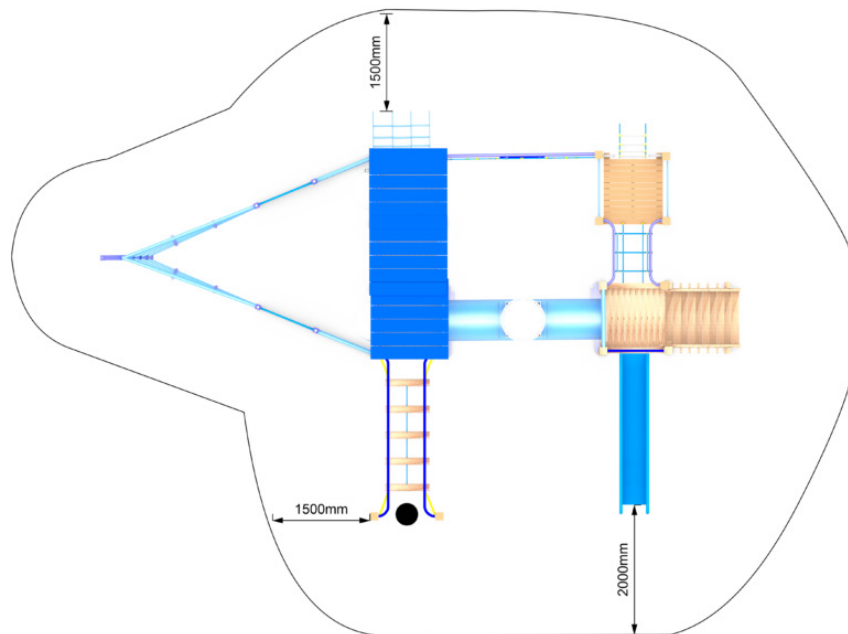

Technical Information

JUN214 KAIARAH

INSTALL TIME	CUBIC METERAGE - LCL

DECK HEIGHT	
FALLING SPACE	—

MAX FALL HEIGHT	FALL SPACE PERIMETER	FALL SPACE AREA
2.4m		15 X 9.5m

PLAY VALUE

- CLIMBING
- OVERHEADS
- GATHERING
- CRAWLING
- SLIDING
- SHADE