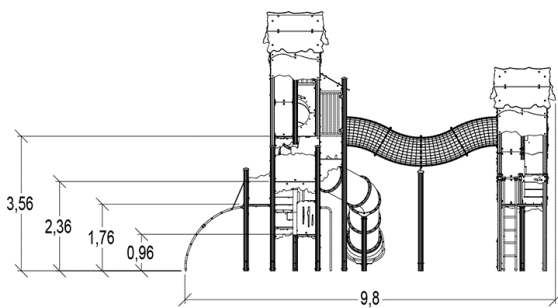

3+

48

2,37m

1 = 12,54m 2 = 9,83m 3 = 6,86m

Play value : 21

role play

x3

sliding

x2

meeting

x2

crawling

x1

hiding

x2

taking shelter