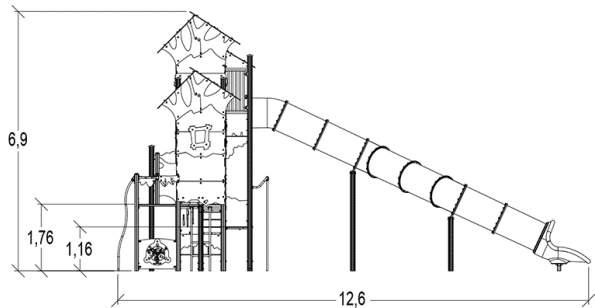

3+

48

2,37m

1 = 12,54m 2 = 9,83m 3 = 6,86m

Play value : 21

role play

x3

sliding

x2

meeting

x2

crawling

x1

hiding

x2

taking shelter