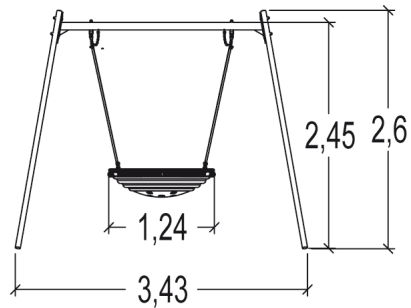

2+

5

1,55m

1 = 3,43m 2 = 2,2m 3 = 2,6m

Motor disability

Sensorial disabilities

Learning disabilities

Play value : 2

swinging

meeting / role play

Installation of equipment

Impact area =

-  Impact area
-  Free space

Point de Référence
 Setting Out Point
 Punto de referencia
 Bezugspunkt
 Referentiepunt

		
1	1,55m	16m ²
2	1,55m	18,5m ²

2

04h00

0.26m³

16m²

113kg

33kg

Proludic

2014-09-02