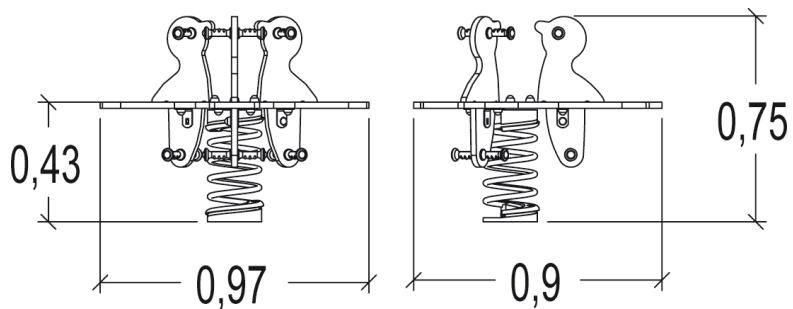

2+

3

0,6m

1 = 0,98m 2 = 0,91m 3 = 0,75m

Motor disability

Sensorial disabilities

Learning disabilities

Play value : 2

swinging

balancing

Installation of equipment

Impact area =

-  Impact area
-  Free space

		
1	0,6m	9m ²

1

01h00

0m³

9m²

30kg

8kg

Proludic

2012-11-07