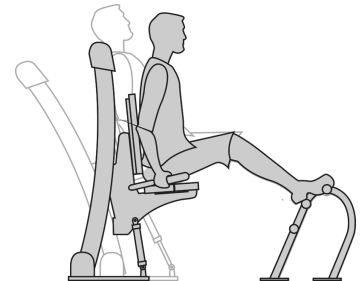

Hydraulic leg press

R37-UBX-215B

14+

1

0,68m

1 = 1,7m 2 = 0,6m 3 = 1,45m

MUSCULAR STIMULATION

MOVEMENTS

CERTIFICATIONS