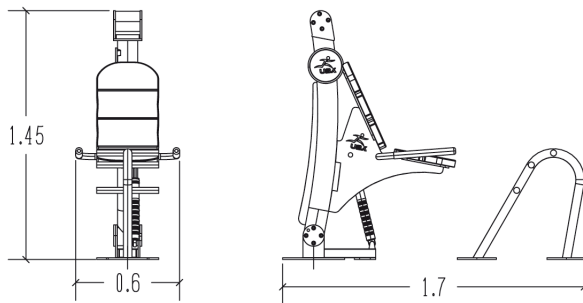

Hydraulic leg press

R37-UBX-215B

14+

1

0,68m

1 = 1,7m 2 = 0,6m 3 = 1,45m

User controlled hydraulic piston

MUSCULAR STIMULATION