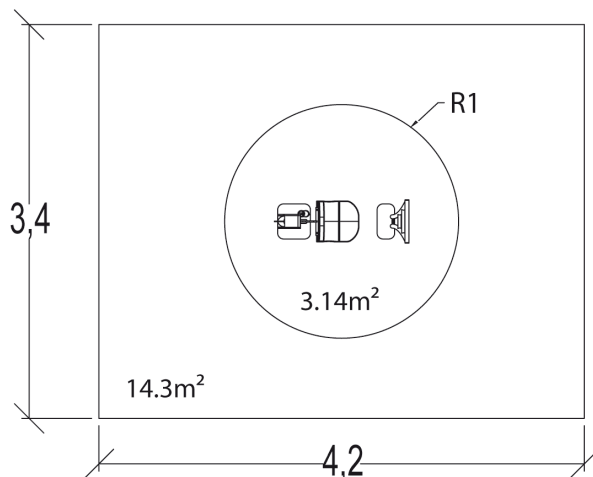

Hydraulic leg press

R37-UBX-215B

14+

1

0,68m

1 = 1,7m 2 = 0,6m 3 = 1,45m

User controlled hydraulic piston

MUSCULAR STIMULATION