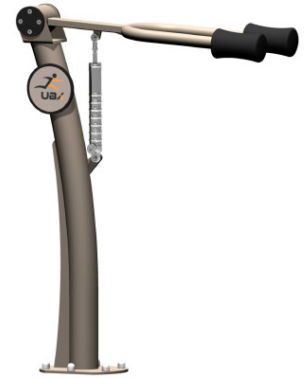

# Hydraulic squat

R37-UBX-217B

14+

1

0m

1 = 1,18m 2 = 0,45m 3 = 1,45m

User controlled hydraulic piston

## MUSCULAR STIMULATION