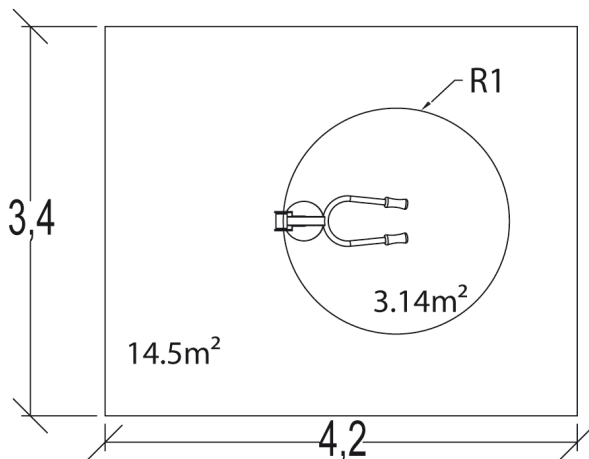

# Hydraulic squat

R37-UBX-217B

14+

1

0m

1 = 1,18m 2 = 0,45m 3 = 1,45m

User controlled hydraulic piston