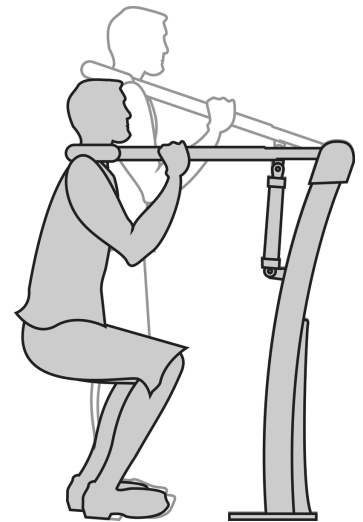

Hydraulic squat

R37-UBX-217B

14+

1

0m

1 = 1,18m 2 = 0,45m 3 = 1,45m

MUSCULAR STIMULATION

MOVEMENTS

CERTIFICATIONS