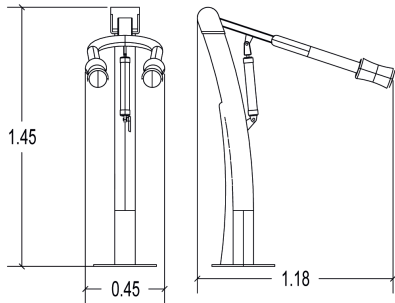

# Hydraulic squat

R37-UBX-217B

14+

1

0m

1 = 1,18m 2 = 0,45m 3 = 1,45m

User controlled hydraulic piston