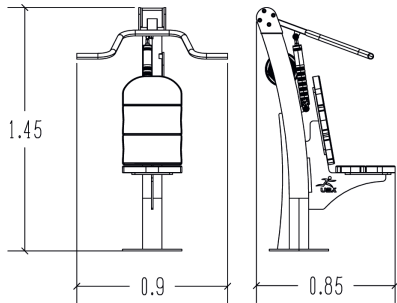

Hydraulic high pulley

R37-UBX-248B

14+

1

0,5m

1 = 0,9m 2 = 0,85m 3 = 1,45m

User controlled hydraulic piston

MUSCULAR STIMULATION