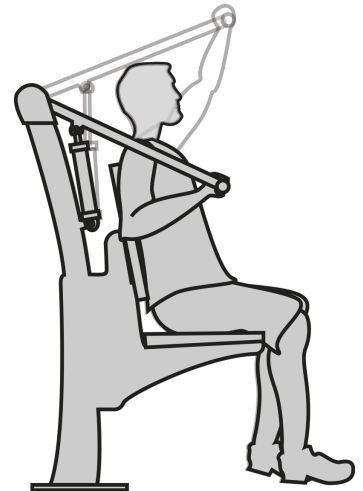

Hydraulic high pulley

R37-UBX-248B

14+

1

0,5m

1 = 0,9m 2 = 0,85m 3 = 1,45m

MUSCULAR STIMULATION

MOVEMENTS

CERTIFICATIONS