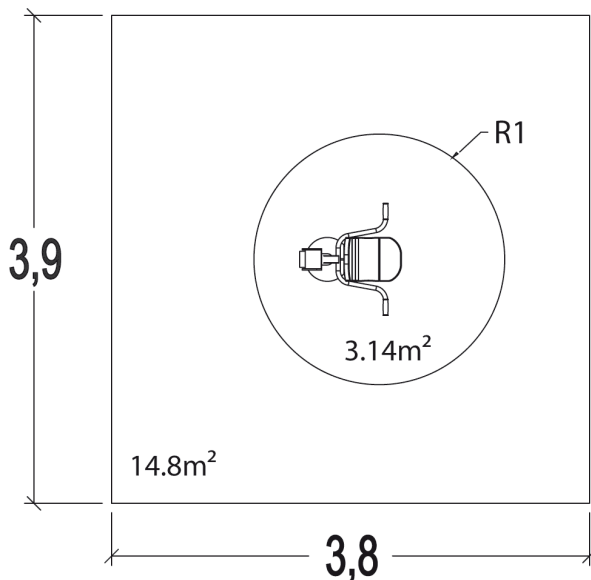

Hydraulic high pulley

R37-UBX-248B

14+

1

0,5m

1 = 0,9m 2 = 0,85m 3 = 1,45m

User controlled hydraulic piston

MUSCULAR STIMULATION