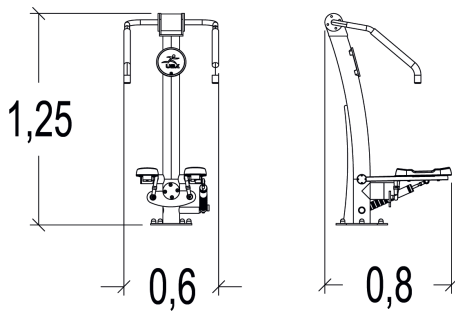

Hydraulic stepper

R37-UBX-292B

14+

1

0,57m

1 = 0,8m 2 = 0,6m 3 = 1,25m

User controlled hydraulic piston

MUSCULAR STIMULATION