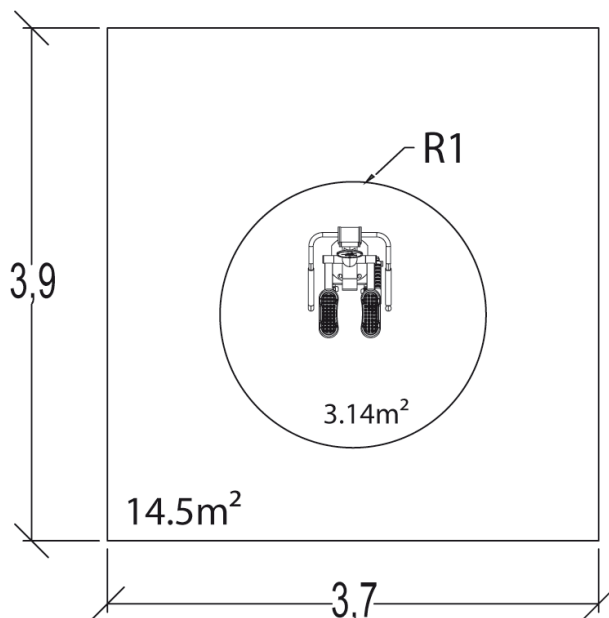

Hydraulic stepper

R37-UBX-292B

14+

1

0,57m

1 = 0,8m 2 = 0,6m 3 = 1,25m

User controlled hydraulic piston

MUSCULAR STIMULATION