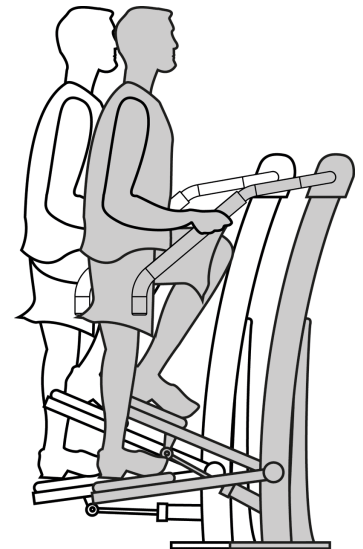

Hydraulic stepper

R37-UBX-292B

14+

1

0,57m

1 = 0,8m 2 = 0,6m 3 = 1,25m

MUSCULAR STIMULATION

MOVEMENTS

CERTIFICATIONS