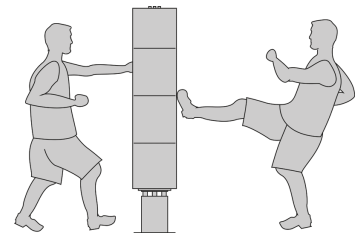

Full high kick box

R37-UBX-303B

14+

1

0m

1 = 0,4m 2 = 0,4m 3 = 1,85m

MUSCULAR STIMULATION

MOVEMENTS