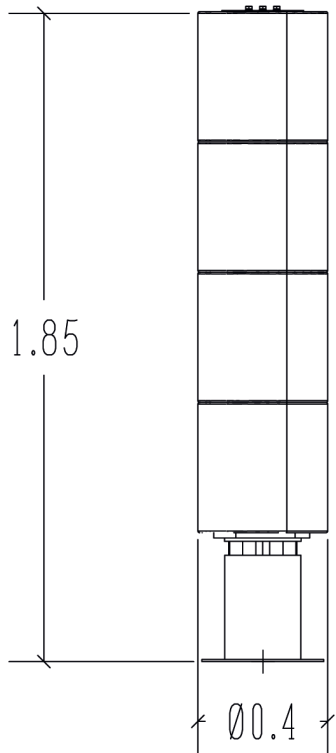

Full high kick box

R37-UBX-303B

14+

1

0m

1 = 0,4m 2 = 0,4m 3 = 1,85m

MUSCULAR STIMULATION

MOVEMENTS