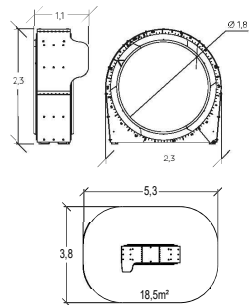

J3511®

6+

0,70 m

3

J3511B