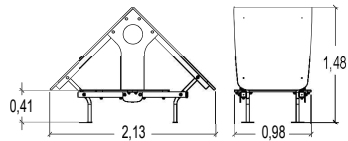

PLAYHOUSES

TRADITIONAL PLAY EQUIPMENT

J256

1+

<0,60 m

6

J256A

J256B