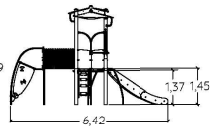

J45206

4 +

2,90 m

15

J45206A
J45206B