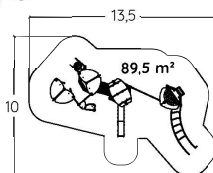

J45416

2 +

3 m

35

J45416A

J45416B