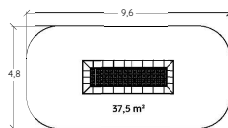

R34-ETP-004

3 +

1 m

2

R34-ETP-004A

ROPE STRUCTURES

CLIMBING & BALANCING EQUIPMENT

Rope structures continually reinvent adventure trails.