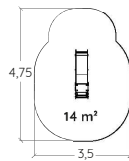

J1012-P®

1 - 5

1 m

5

J1012A-P

J1012A