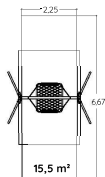

J445®

2 +

1,42 m

5

J445A