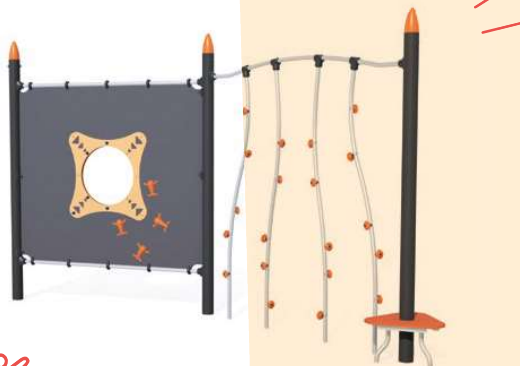

- > Tackling the unknown
- > Challenges
- > Clearing obstacles
- > Pushing personal boundaries