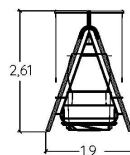

R49-IPY-1611

2+

1,30 m

1

R49-IPY-1611A

R49-IPY-1611B