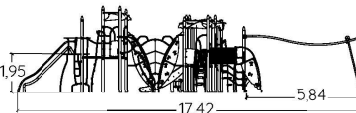

J45417

3 +

2,90 m

45

J45417A
J45417B