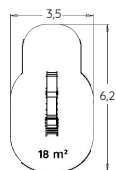

J1010

2+

1,07 m

7

J1010A