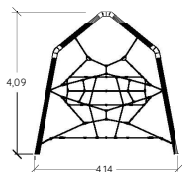

NEW

J60001®

5 +

1,50 m

20

J60001A