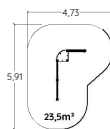

CLIMBING STRUCTURES

CLIMBING & BALANCING EQUIPMENT

J1661-M

2+

1,60 m

6

J1661A-M

J1661B-M

J1661A

J1661B