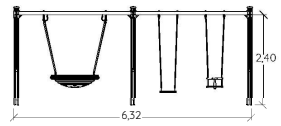

J496

1+

1,55 m

7

J496A