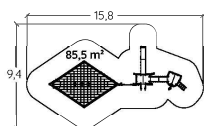

Painted metal posts

Painted metal posts (Timber look colour)

J57009

3 +

2,32 m

40

J57009A

J57009A-C