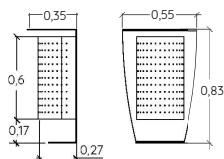

RC01

RC01

RC03

RC03

J2821

J2821B

J2822

J2822B

Find out more about the other 10 « Furniture » products on our website.

Compact composite panels

Stainless steel

Galvanised steel

Painted metal posts

Painted Aluminium