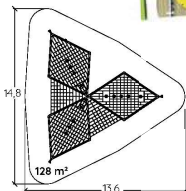

J57008

3 +

2 m

64

J57008A

Find out more about the other 33 « Rope structures » products on our website.

Compact composite panels

Painted metal posts