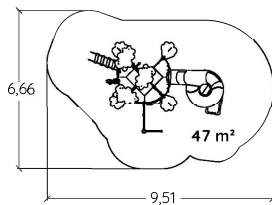

NEW

J56005®

3 +

2,37 m

24

J56005A