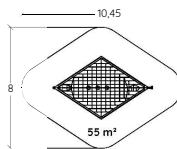

J57003

5 +

2 m

15

J57003A