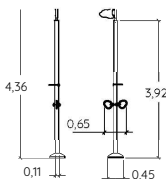

J1608A

J1608B

J3503

14 +

2,80 m

1

J3503A

Find out more about the other 28 « Climbing structures » products on our website.