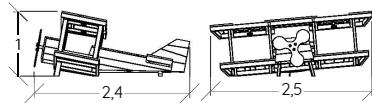

J49103®

2 +

1 m

6

J49103A