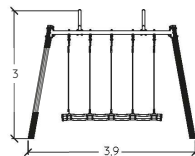

SWINGS

TRADITIONAL PLAY EQUIPMENT

2+

1,50 m

4

J442A-M

J442A

J442-M®