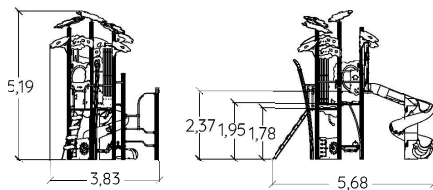

NEW

J56005®

3 +

2,37 m

24

J56005A