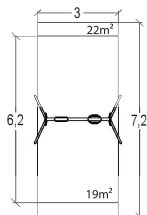

J473

1+

1,20 m

2

J473A