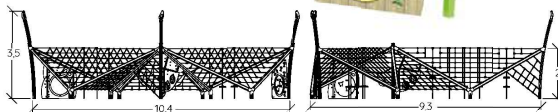

J57008

3 +

2 m

64

J57008A

Find out more about the other 33 « Rope structures » products on our website.

Compact composite panels

Painted metal posts