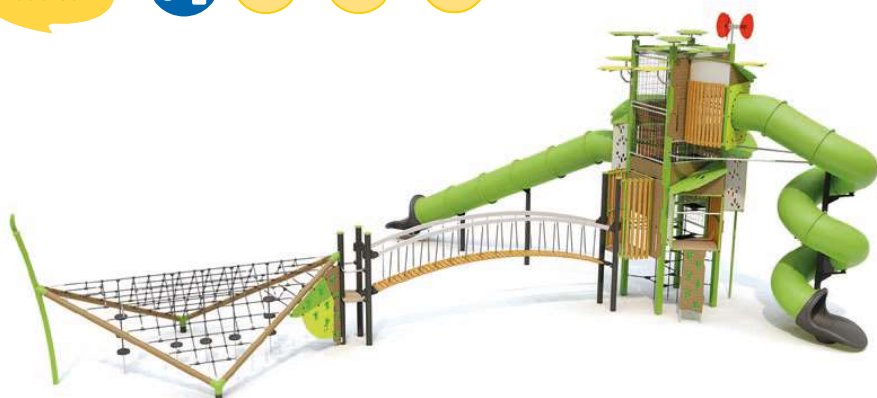

55

J56105A

2 examples of Ka'Yop structures able to connect with other Proludic ranges

Sample multi-age combination

- ⊕ From 2 years
- ⊕ For a wide age range
- ⊕ 31 play activities
- ⊕ Up to 75 children

Large Kanopé tower