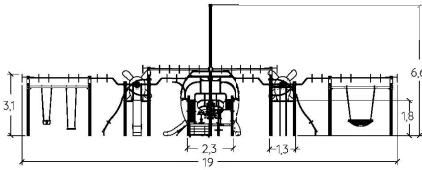

J2690

2 +

2 m

60

J2690A

Compact composite panels

Stainless steel

Rotary moulded polyethylene

Painted Aluminum

Painted metal posts