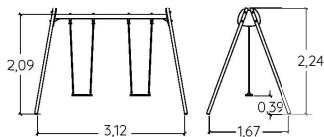

J472

2+

1,20 m

2

J472A