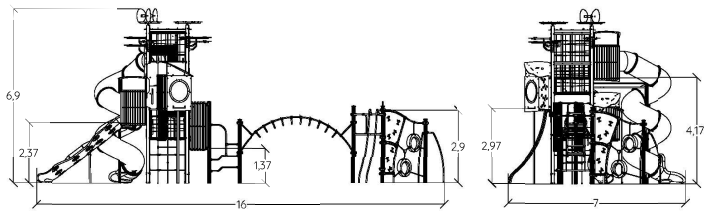

J56104

5 +

2,87 m

44

J56104A

Compact composite panels

Stainless steel

Painted metal posts