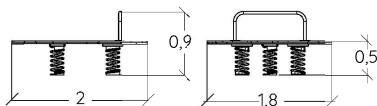

0,60 m

5

J49105A

J49105B

Robinia

Stainless steel

The Kanopé range, with its structures resembling wild grasses or tree trunks bent by the wind, invites children to venture into nature.

Children from two years of age can navigate a pathway that's horizontal or vertical, steep or moving. They can climb in all directions, clambering up and down numerous uniquely-shaped rope structures. They can pretend to be acrobats or tightrope walkers. Or they can slide down a rope, a traditional slide, or take the plunge using the Speed Slide.