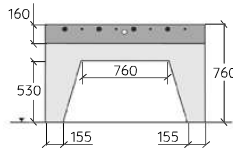

R37-8000

6 +

0

4

R37-8000B