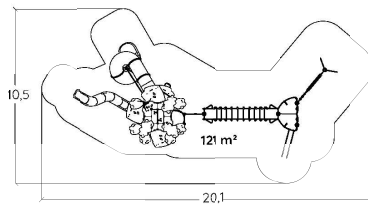

J56104

5 +

2,87 m

44

J56104A

Compact composite panels

Stainless steel

Painted metal posts