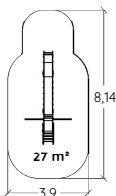

J1056

3+

1,77 m

5

J1056A