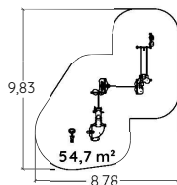

J5001-M

2+

15

J5001A-M

J5001A