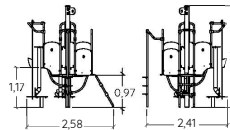

J3890A

J2671-M

3 +

1,30 m

12

J2671A-M

Find out more about the other 11 « Sand play, water play and gardening » products on our website.

Compact composite panels