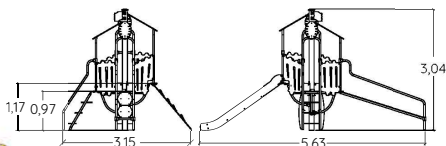

J2636-M

2+

1,17 m

12

J2636A-M

J2636B-M