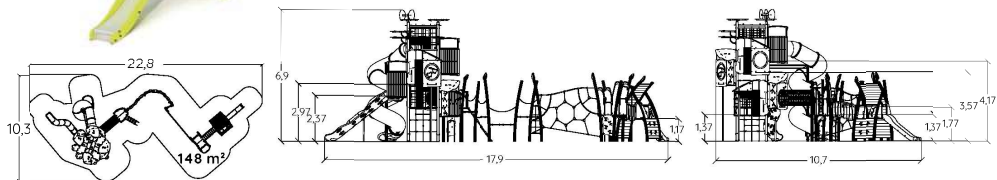

KANOPE - A MODULAR RANGE

MULTIPLAY EQUIPMENT

J56102

3 +

2,80 m

67

J56102A