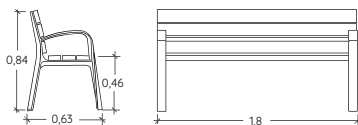

J608

J608A

J608B

J607

J607A

J607B

RBA1

RBA1

RBA8

RBA8