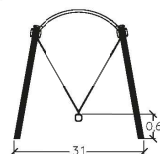

SWINGS

TRADITIONAL PLAY EQUIPMENT

2+

1,50 m

4

J442A-M

J442A

J442-M®