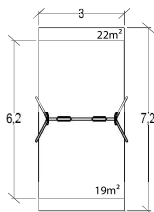

J472

2+

1,20 m

2

J472A