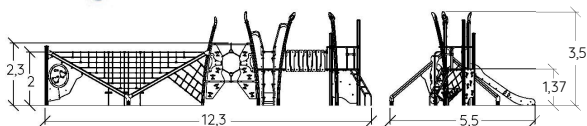

Painted metal posts

Painted metal posts (Timber look colour)

J57009

3 +

2,32 m

40

J57009A

J57009A-C