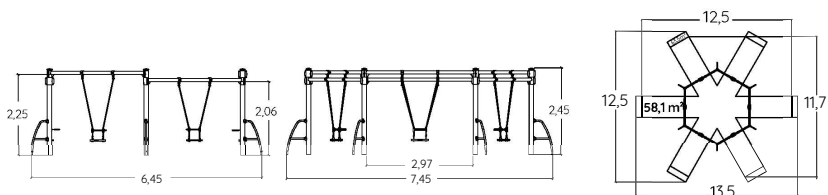

J483

3 +

1,40 m

6

J483A

J482A

Galvanised steel

Painted metal posts

Timber posts