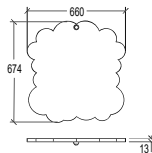

GS2405

GS2423-S

Custom engravings

GS2405
GS2423-S

GS2420

Custom printings

GS2410

Examples of design

Custom engravings

GS2420
GS2410

Colours depending on stock

GS2430

Laminated wood post
95 x 95 mm

GS2431

Metal post
95 x 95 mm

GS2432

GS2430A
GS2431A
GS2432A

GS2433

GS2433

Panel fixings (the pair)