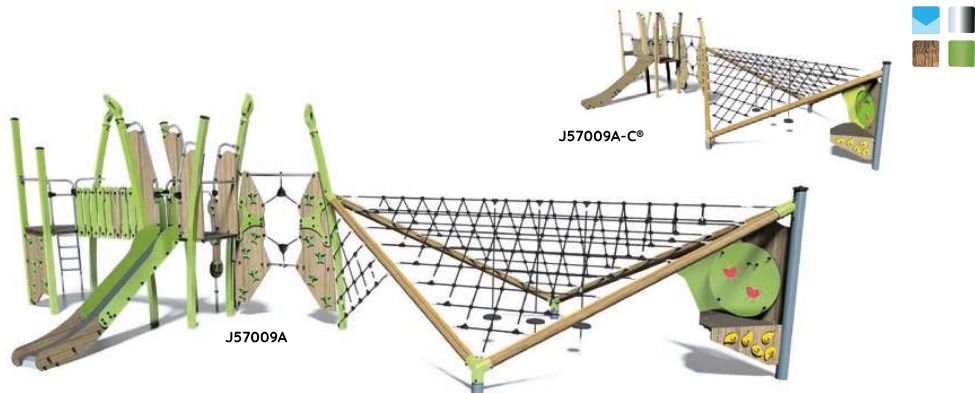

Painted metal posts

Painted metal posts (Timber look colour)

J57009

3 +

2,32 m

40

J57009A

J57009A-C