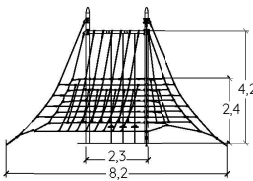

J4811

6 +

2,60 m

35

J4811A

Painted metal posts