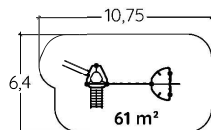

J2533-M

6 +

3 m

20

J2533A-M

J2533A