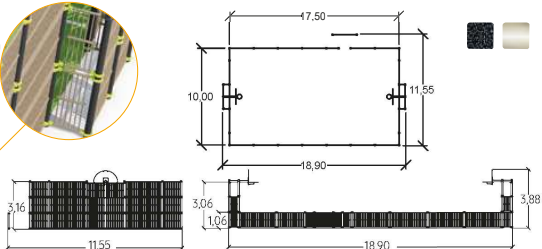

Closed-off goal area version

Painted metal posts

Painted Aluminum

MULTI USE GAMES AREAS

SPORT

NEW

J22225®

> 1,40 m