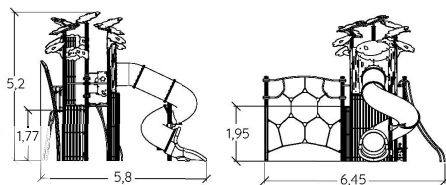

J56003-GA®

2+

3 m

32

J56003A-GA