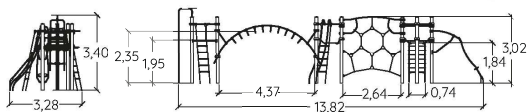

Painted metal posts

Timber posts

J2538-M

6 +

3 m

28

J2538A-M

J2538A