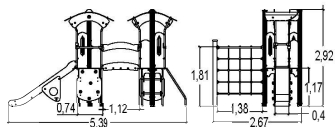

DIABOLO

MULTIPLAY EQUIPMENT

J3870

3 +

1,80 m

20

J3870A

J3870B

J38102-C

3 +

2,60 m

20

J38102A-C

J38102B-C

J38107

3 +

2,60 m

25

J38107A

J38107B