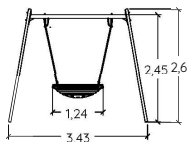

SWINGS

TRADITIONAL PLAY EQUIPMENT

J441

2+

1,55 m

5

J441A