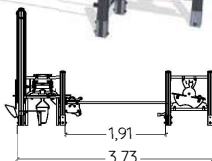

J5000-M

2+

8

J5000A-M

J5000A