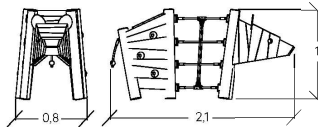

J49104®

2 +

1 m

6

J49104A