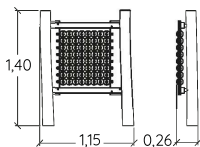

NEW

J3426®

1+

<0,60 m

1

J3426A