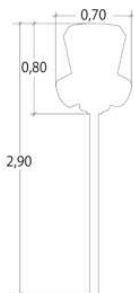

R2212

R2212A

R1390

R1390A

J2211

J2211A

Compact composite panels

Galvanised steel

Stainless steel

Concrete