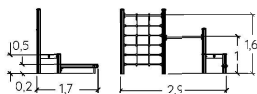

CLIMBING STRUCTURES

CLIMBING & BALANCING EQUIPMENT

J1661-M

2+

1,60 m

6

J1661A-M

J1661B-M

J1661A

J1661B