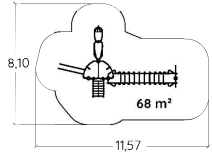

J2537-M

6 +

2,40 m

17

J2537A-M

J2537A