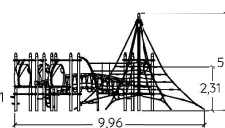

J4800

6 +

2,50 m

35

J4800A