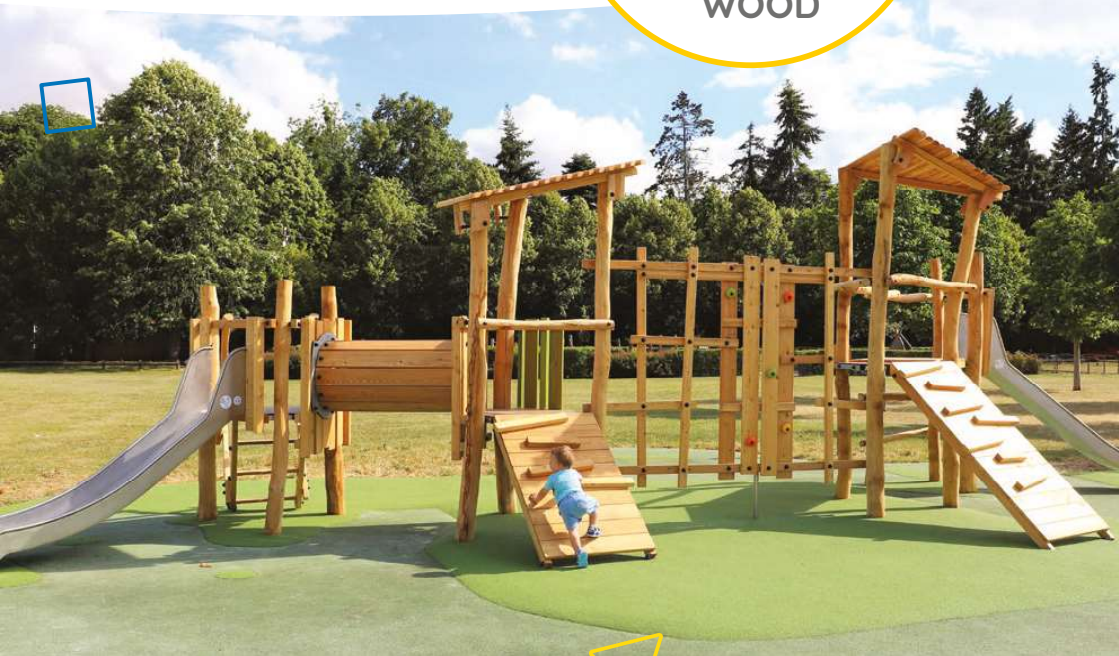

**TRAILS
ROBINIA
NATURAL
ENVIRONMENT
WOOD**