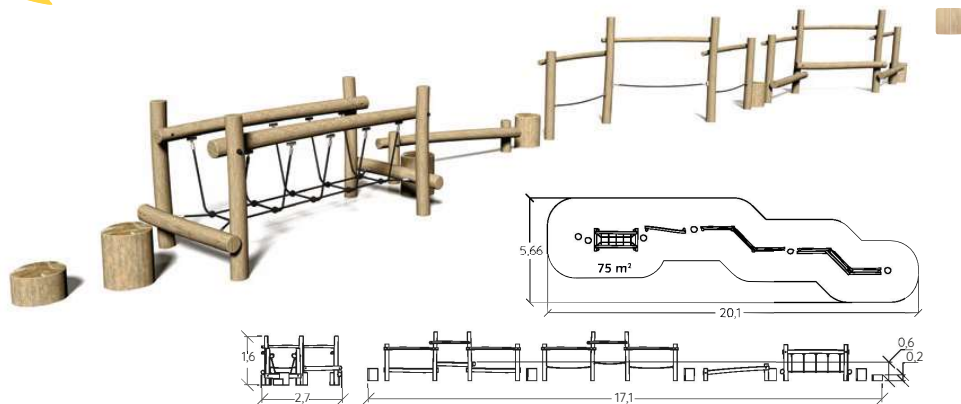

ORIGIN³ - THE TRAILS

MULTIPLAY EQUIPMENT

J4945

3 +

0,60 m

26

J4945A