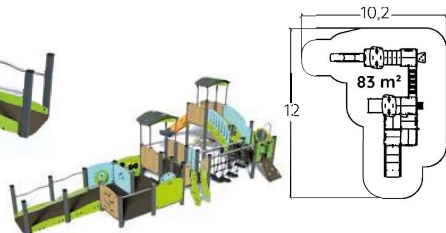

J38122A-C*

J3834A-C

J3834B-C

J3834-C

3 +

2 m

19