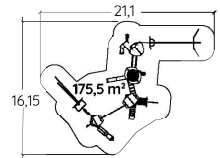

J45417

3 +

2,90 m

45

J45417A
J45417B