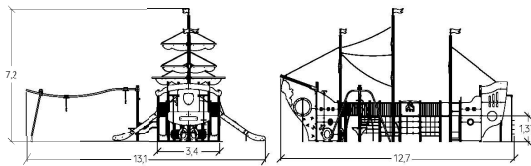

Rotary moulded polyethylene

Timber posts

J1961

3 +

1,70 m

75

J1961A

Compact composite panels