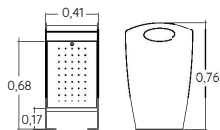

RC01

RC01

RC03

RC03

J2821

J2821B

J2822

J2822B

Find out more about the other 10 « Furniture » products on our website.

Compact composite panels

Stainless steel

Galvanised steel

Painted metal posts

Painted Aluminium