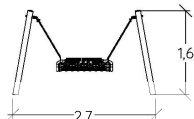

J443®

2 +

0,94 m

5

J443A