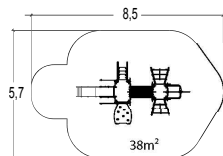

J4039

3 - 6

1 m

15

J4039A

Find out more about the other 10 « City » products on our website.

Compact composite panels

Stainless steel