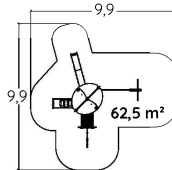

J45206

4 +

2,90 m

15

J45206A
J45206B