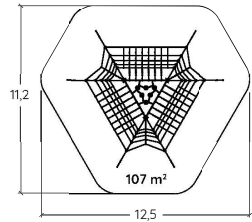

J4811

6 +

2,60 m

35

J4811A

Painted metal posts