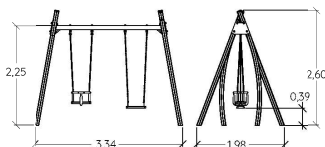

J433-C®

1+

1,28 m

2

J433A-C

J433A