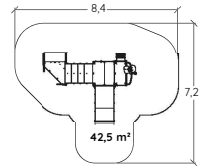

J3890A

J2671-M

3 +

1,30 m

12

J2671A-M

Find out more about the other 11 « Sand play, water play and gardening » products on our website.

Compact composite panels