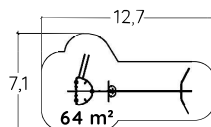

J2577-M

6 +

2,20 m

16

J2577A-M

J2577A