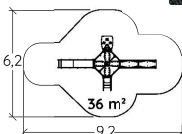

J2636-M

2+

1,17 m

12

J2636A-M

J2636B-M