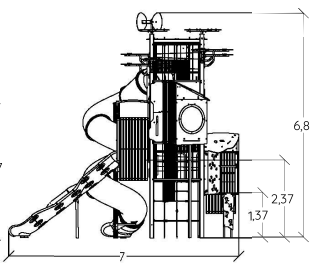

A large 'Kayak' spiral slide guarantees a thrilling ride all the way back down.

KANOPE - THE TALL TOWERS

MULTIPLAY EQUIPMENT

J56100

5 +

2,56 m

25

J56100A