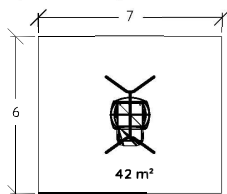

R49-IPY-1611

2+

1,30 m

1

R49-IPY-1611A

R49-IPY-1611B