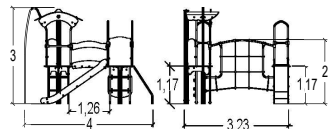

Compact composite panels

Stainless steel

Painted metal posts