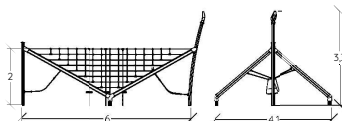

J57003

5 +

2 m

15

J57003A