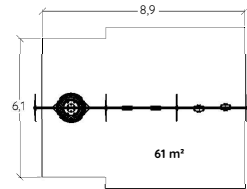

J493

1+

1,55 m

9

J493A

J444®

2+

1,60 m

5

J444A