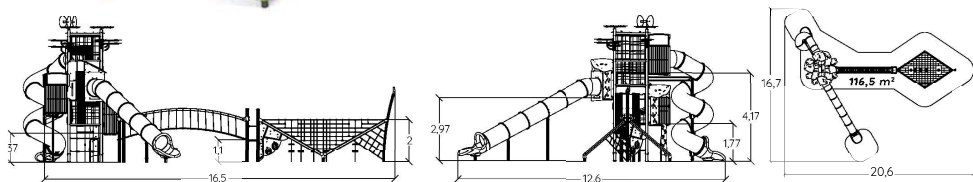

J56105

5 +

2,10 m

55

J56105A