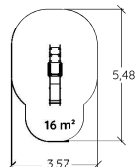

SLIDES

TRADITIONAL PLAY EQUIPMENT

J38700®

0,5 +

1 m

5

J38700A

J38700B

J1012-P®

1 - 5

1 m

5

J1012A-P

J1012A

J1069-P®

2 - 6

1 m

5

J1069A-P

J1069A

J1069B-P

J1069B