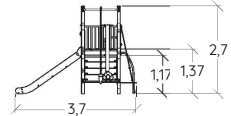

J3890A

J2671-M

3 +

1,30 m

12

J2671A-M

Find out more about the other 11 « Sand play, water play and gardening » products on our website.

Compact composite panels