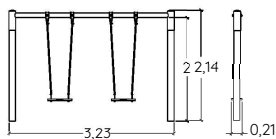

J476

2+

1,20 m

2

J476A
J477A