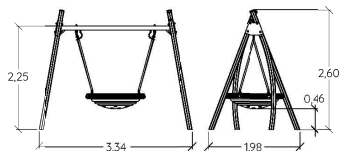

J435®

2+

1,46 m

5

J435A

J435A-C