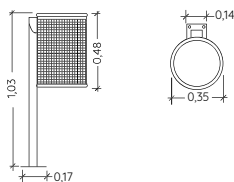

RC01

RC01

RC03

RC03

J2821

J2821B

J2822

J2822B

Find out more about the other 10 « Furniture » products on our website.

Compact composite panels

Stainless steel

Galvanised steel

Painted metal posts

Painted Aluminium