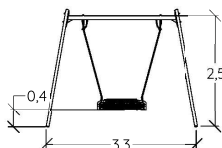

J445®

2 +

1,42 m

5

J445A