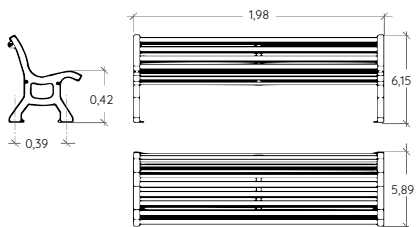

J608

J608A

J608B

J607

J607A

J607B

RBA1

RBA1

RBA8

RBA8