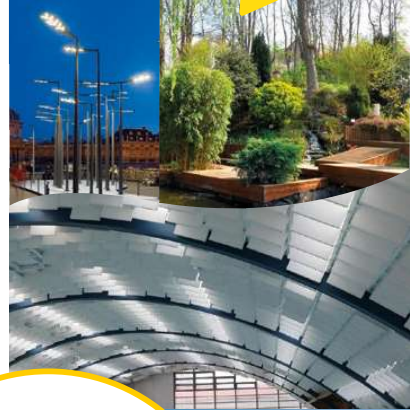

Designed like a town, the play area provides a meeting point for children aged 2 to 12 years who want to test and develop their motor skills. This provides opportunities for children who are eager to find excitement, adventure and other children to talk to.

The style of the Biibox range is contemporary, with a look that combines flowing curves utilising predominantly metal materials, highlighted by brightly coloured panels.

Its modular design allows a solution to be found for all requirements and enables it to fit effortlessly into the surrounding environment.

INSPIRATIONS