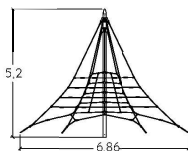

ROPE STRUCTURES

CLIMBING & BALANCING EQUIPMENT

5 +

2,50 m

15

J4807A

J4807B

J4807