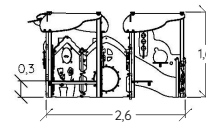

J225A

J225B

+ Connectable playhouses with the Diabolo Baby range p.20 to 25.

Compact composite panels

Stainless steel

Painted metal posts

SWINGS

TRADITIONAL PLAY EQUIPMENT