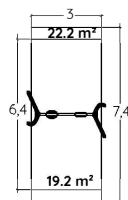

J433-C®

1+

1,28 m

2

J433A-C

J433A