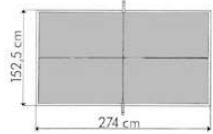

R1002

4

R1002B