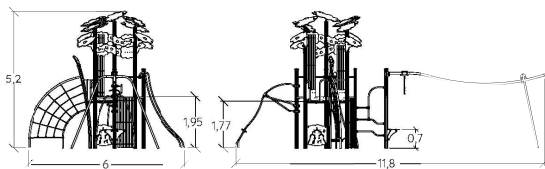

J56002®

3 +

2,70 m

29

J56002A