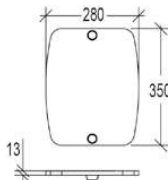

GS2405

GS2423-S

Custom engravings

GS2405
GS2423-S

GS2420

Custom printings

GS2410

Examples of design

Custom engravings

GS2420
GS2410

Colours depending on stock

GS2430

Laminated wood post
95 x 95 mm

GS2431

Metal post
95 x 95 mm

GS2432

GS2430A
GS2431A
GS2432A

GS2433

GS2433

Panel fixings (the pair)