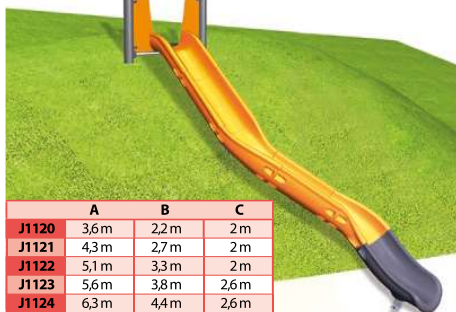

J1120

2 +

1 m

3

J1120A

J1121A

J1122A

J1123A

J1124A

	A	B	C
J1120	3,6m	2,2m	2m
J1121	4,3m	2,7m	2m
J1122	5,1m	3,3m	2m
J1123	5,6m	3,8m	2,6m
J1124	6,3m	4,4m	2,6m