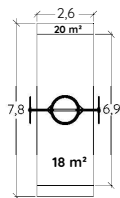

J487

2+

1,55 m

5

J487A