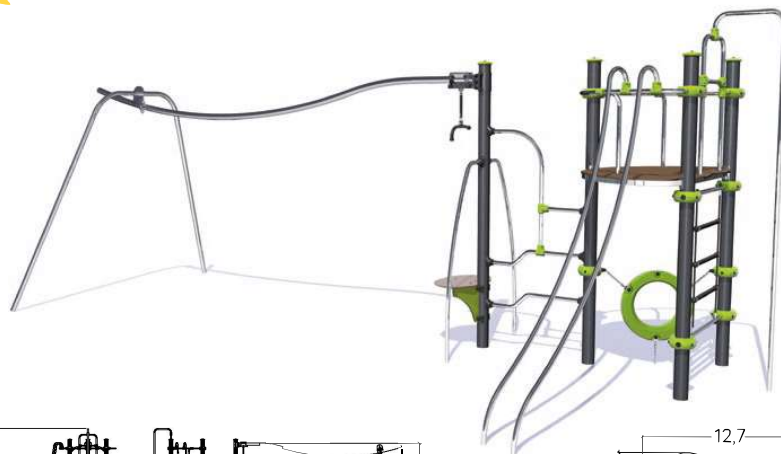

J2577-M

6 +

2,20 m

16

J2577A-M

J2577A