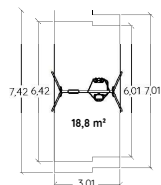

NEW

J438

1

1,37 m

2

J438A