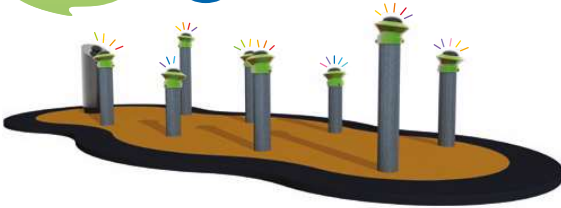

J3450

3+

0 m

2

J3450A