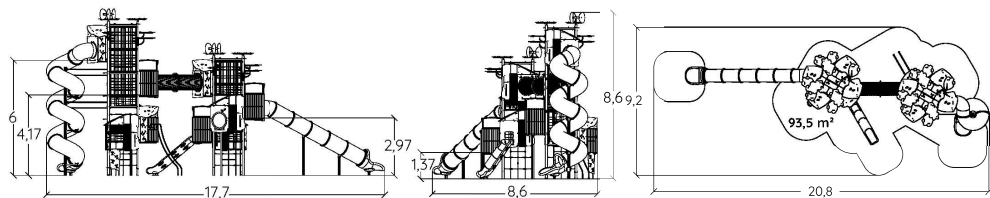

KANOPE - THE TALL TOWERS

MULTIPLAY EQUIPMENT

5 +

2,16 m

55

J56101A

J56103

5 +