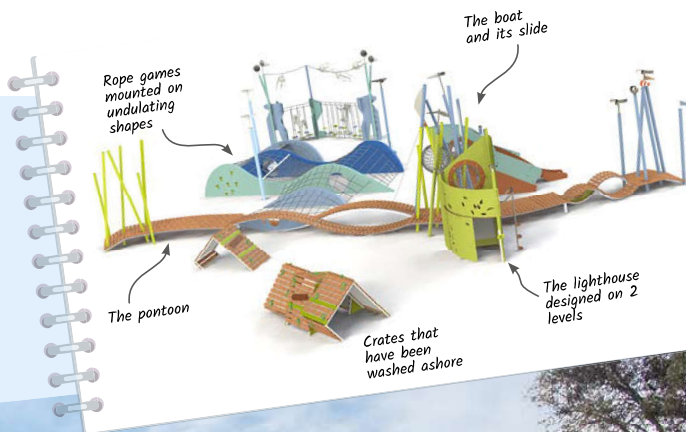

Identify our custom products and designs in this catalogue with this pictogram.

La Rochelle France

Valin Square is a symbolic location in La Rochelle's Old Port.

The playground is located halfway between the city and the coast. The design is influenced by the "relationship between the maritime world and children".