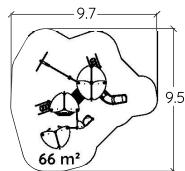

J45202

2 - 8

1,17 m

27

J45202A

J45202B

J45416

2 +

3 m

35

J45416A

J45416B

Find out more about the other 37 « Biibox » products on our website.