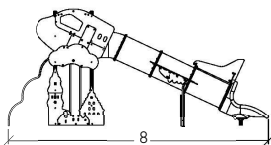

3 +

1,95 m

10

J2689®

J2689A

J2689B