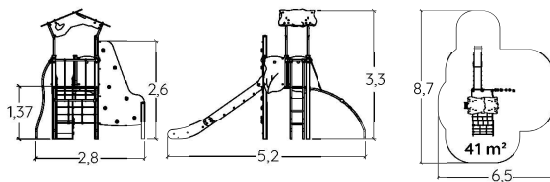

ADVENTURE THEMED EQUIPMENT

J38551

3 +

2,60 m

15

J38551A

J38551B