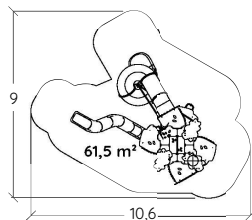

A large 'Kayak' spiral slide guarantees a thrilling ride all the way back down.

KANOPE - THE TALL TOWERS

MULTIPLAY EQUIPMENT

J56100

5 +

2,56 m

25

J56100A