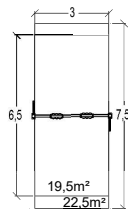

J476

2+

1,20 m

2

J476A
J477A