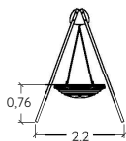

SWINGS

TRADITIONAL PLAY EQUIPMENT

J441

2+

1,55 m

5

J441A