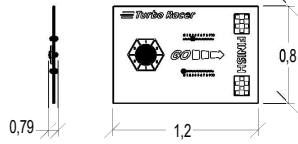

Installed on G3422/G3425 posts

R34-FITURBO3