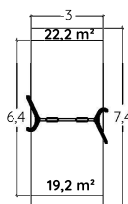

J432®

2+

1,28 m

2

J432A

J432A-C