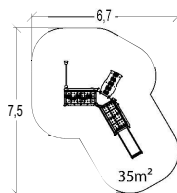

J51001®

2 - 6

0,90 m

15

J51001