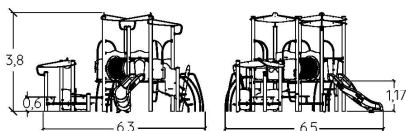

INSPIRATIONS

**METAL
CONTEMPORARY
PLAY-BASED
MOVING
BRIGHT**

J45202

2 - 8

1,17 m

27

J45202A

J45202B