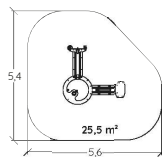

J1716

1+

0 m

22

J1716B