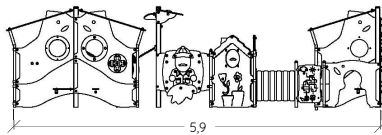

J225A

J225B

+ Connectable playhouses with the Diabolo Baby range p.20 to 25.

Compact composite panels

Stainless steel

Painted metal posts

SWINGS

TRADITIONAL PLAY EQUIPMENT