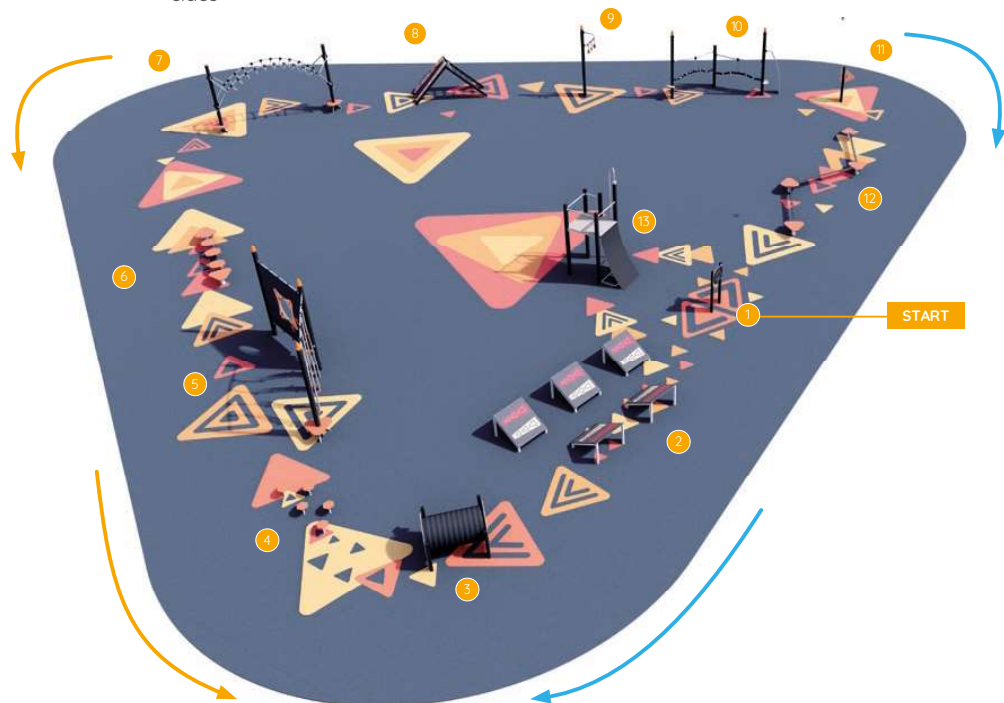

From 8 years

The Great XXL Ninja Trail

Difficulty level

1 2 3

- > 13 components
- > Difficulty level: 3
- > Wide range of sports exercises, such as climbing, jumping, endurance, strength and balance...
- > Possibility for challenges: in turns, against the clock, or at the same time from both sides

- 1 J5914 - Stopwatch module
- 2 J5901 - Spring boards
- 3 J5902 - Tunnel
- 4 J5903 - Zig zag balancing posts
- 5 J5904 - Climbing module
- 6 J5905 - Wobbly walkway
- 7 J5908 - Suspended arch

- 8 J5906 - Sloping climbing panel
- 9 J5907 - Vertical jump activity
- 10 J5911 - Winding tubes
- 11 J5912 - Exercise information panel
- 12 J5910 - Slackline
- 13 J5915 - Ramp