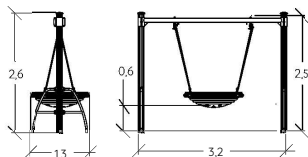

J487

2+

1,55 m

5

J487A