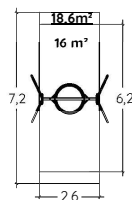

SWINGS

TRADITIONAL PLAY EQUIPMENT

J441

2+

1,55 m

5

J441A