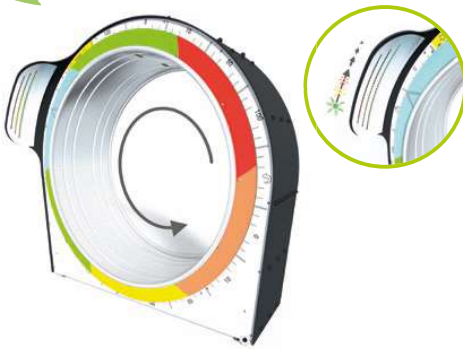

J3511®

6+

0,70 m

3

J3511B