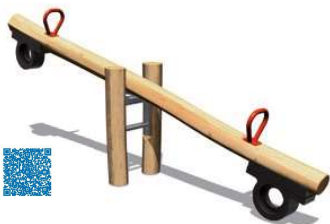

J4920

3+

1,17 m

2

J4920A