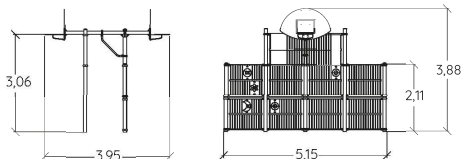

J22225A

Kick a football, or hit a tennis ball, through the shapes to strike the target !

NEW

J22226®

> 1,40 m

J22226A

Find out more about the other 15 « Multisports » products on our website.

Painted metal posts