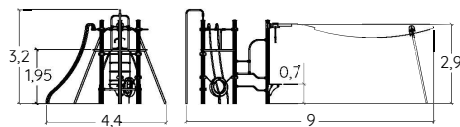

J2577-M

6 +

2,20 m

16

J2577A-M

J2577A