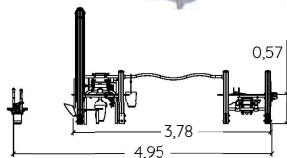

J5001-M

2+

15

J5001A-M

J5001A