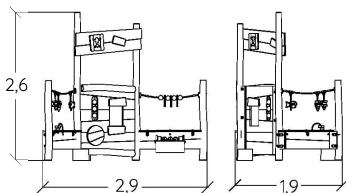

J49107®

1+

<0,60 m

6

J49107A