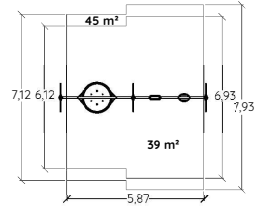

J496

1+

1,55 m

7

J496A