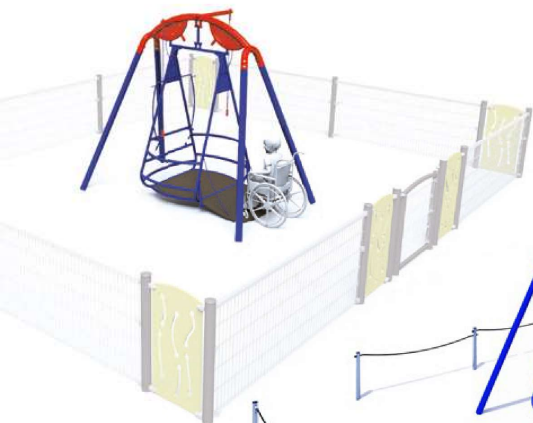

R49-IPY-1611

2+

1,30 m

1

R49-IPY-1611A

R49-IPY-1611B