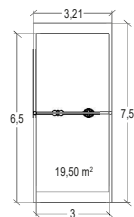

J484

1+

1,20 m

2

J484A