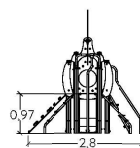

J4039

3 - 6

1 m

15

J4039A

Find out more about the other 10 « City » products on our website.

Compact composite panels

Stainless steel