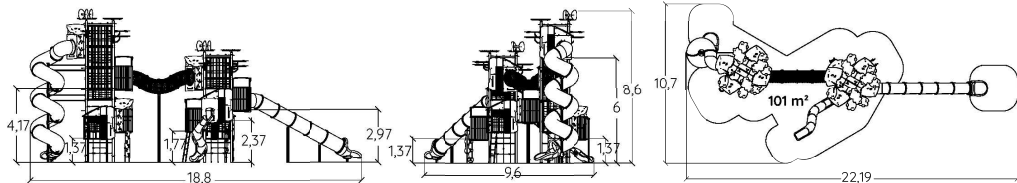

J56103

5 +

2,37 m

54

J56103A

Compact composite panels

Stainless steel

Painted metal posts