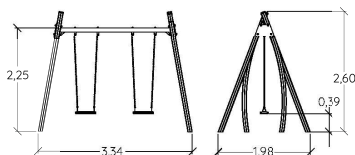

J432®

2+

1,28 m

2

J432A

J432A-C