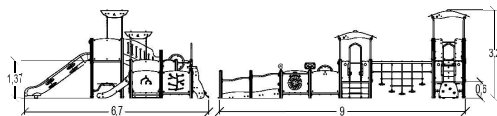

J38122A-C*

J3834A-C

J3834B-C

J3834-C

3 +

2 m

19