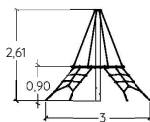

ROPE STRUCTURES

CLIMBING & BALANCING EQUIPMENT

J4815

3 +

0,97 m

12

J4815A

J4815B