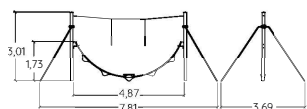

J2581A-M
J2581A