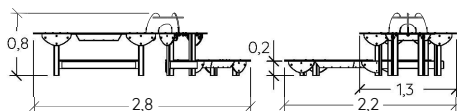

J5301

3 +

0 m

14

J5301A