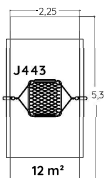

J443®

2 +

0,94 m

5

J443A