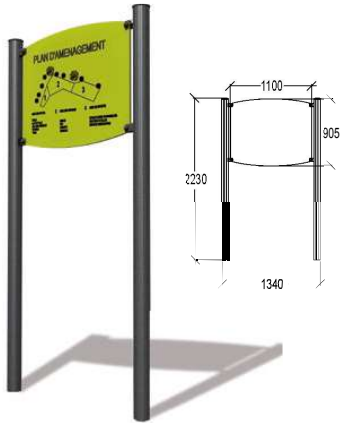

J2883

J2883A

Other example on
1100x905mm panel
(available on quotation)

GS2440

GS2440