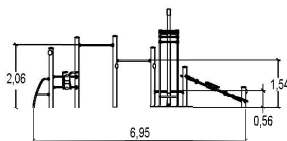

J3710

10 +

2 m

6

J3710A