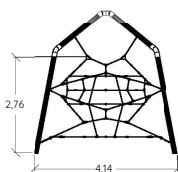

NEW

J60001®

5 +

1,50 m

20

J60001A