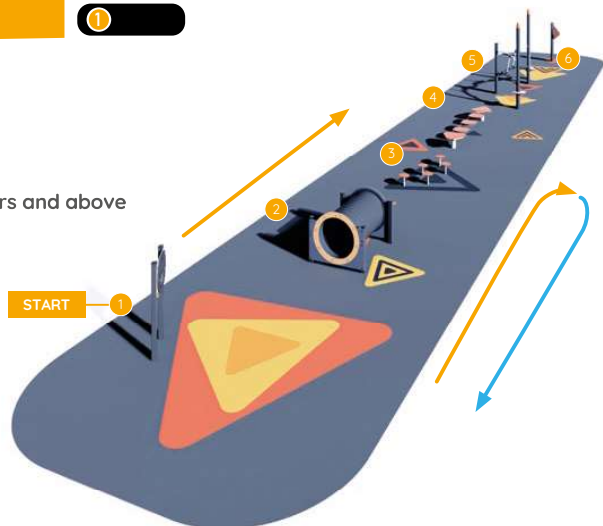

Design examples

From 6 years

M-sized Ninja Trail

Difficulty level

1

- > 6 components
- > Design tailored to small spaces
- > One-way or return circuit
- > Difficulty level: 1
- > Simple trail for children aged six years and above

- 1 **J5914** - Stopwatch module
- 2 **J5902** - Tunnel
- 3 **J5903** - Zig zag balancing posts
- 4 **J5905** - Wobbly walkway
- 5 **J5911** - Winding tubes
- 6 **J5912** - Exercise information panel