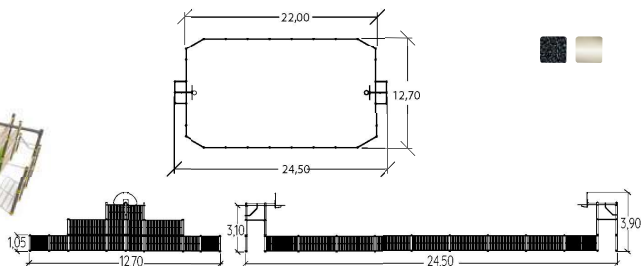

J22209®

>1,40 m

J22209A