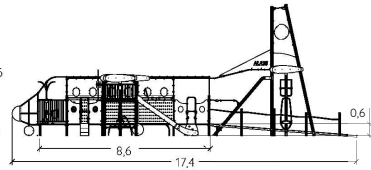

J2690

2 +

2 m

60

J2690A

Compact composite panels

Stainless steel

Rotary moulded polyethylene

Painted Aluminum

Painted metal posts