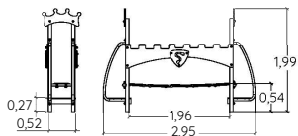

MEDIEVAL THEMED EQUIPMENT

J2605

2 - 6

0,60 m

6

J2605A

J2605B

J38402