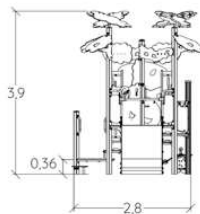

KANOPE - KA'YOP TREES

MULTIPLAY EQUIPMENT

J56004®

2+

1,17 m

14

J56004A

J56003-GA®