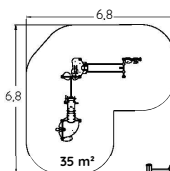

J5000-M

2+

8

J5000A-M

J5000A