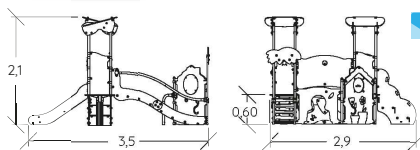

DIABOLO BABY

MULTIPLAY EQUIPMENT

J38705-C®

0,5 +

1 m

19

J38705A-C
J38705B-C

J38704®

2 +

1 m

20

J38704A
J38704B

J38704A-C*

J38708-C®

2 +

1,17 m

28

J38708A-C
J38708B-C

Compact composite panels

Stainless steel

Painted metal posts