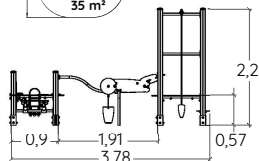

J5000-M

2+

8

J5000A-M

J5000A