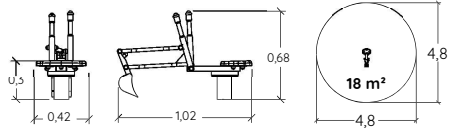

J5014

2 +

<0,60 m

1

J5014A