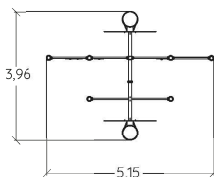

J22225A

Kick a football, or hit a tennis ball, through the shapes to strike the target !

NEW

J22226®

> 1,40 m

J22226A

Find out more about the other 15 « Multisports » products on our website.

Painted metal posts